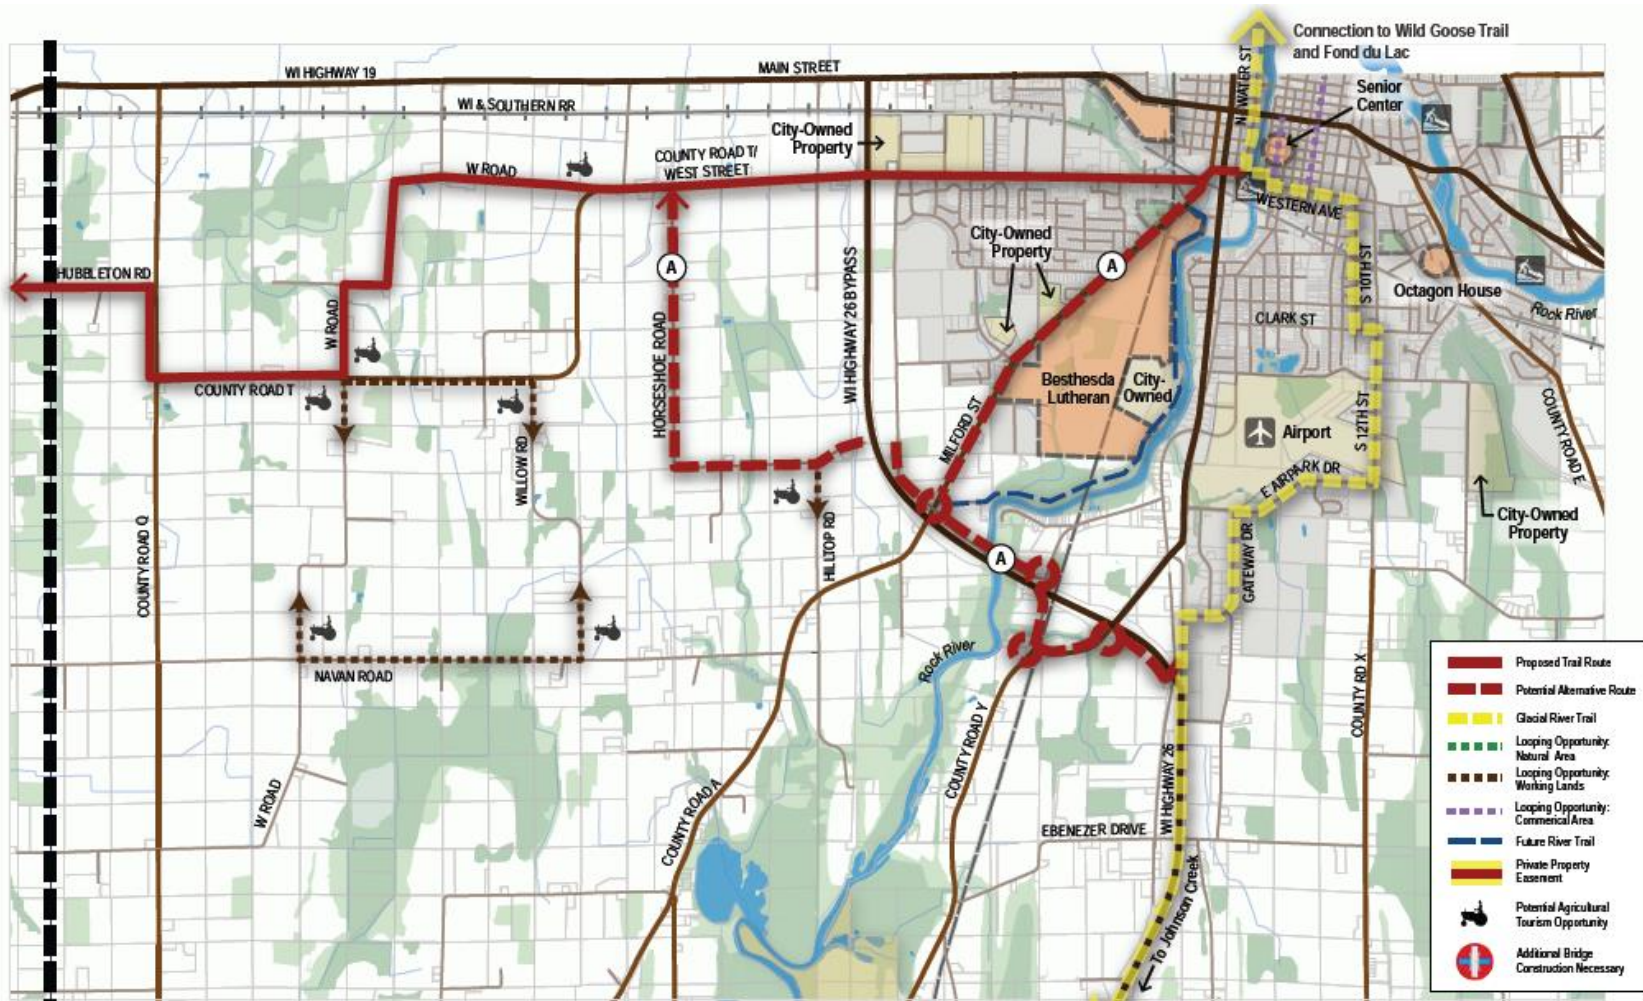

PREFERRED ROUTING PLAN: WATERLOO

WATERLOO TO WATERTOWN RECREATIONAL TRAIL PLAN: *Downtown Waterloo Routing 1.18.13*

PREFERRED ROUTING PLAN

WATERLOO TO WATERTOWN RECREATIONAL TRAIL PLAN: Waterloo Section Routing 2.7.13

Connection to Glacial Drumlin Trail and Lake Mills

WATERLOO TO WATERTOWN RECREATIONAL TRAIL PLAN
 Watertown Section Routing 1.18.13

Glacial River Trail
 Connection to Glacial Drumlin Trail
 0 0.5 mile 1 mile 2 miles N

PREFERRED ROUTING PLAN: WATERTOWN

WATERLOO TO WATERTOWN RECREATIONAL TRAIL PLAN
 Watertown Section Routing 1.18.13