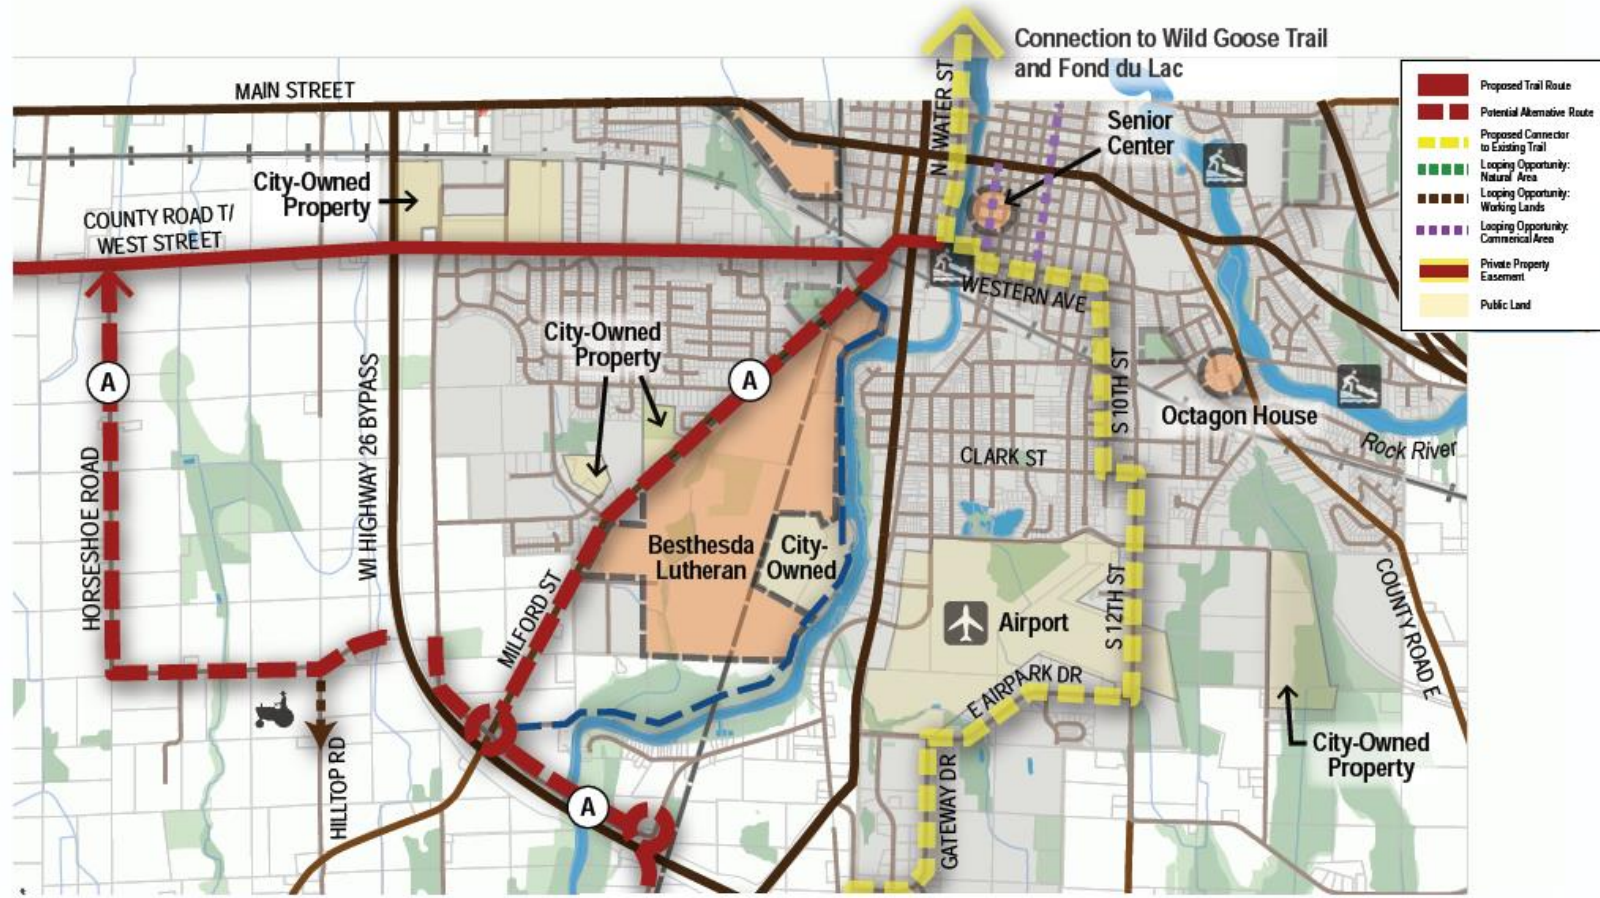

PREFERRED ROUTING PLAN: WATERLOO

WATERLOO TO WATERTOWN RECREATIONAL TRAIL PLAN: *Downtown Waterloo Routing 1.18.13*

PREFERRED ROUTING PLAN

WATERLOO TO WATERTOWN RECREATIONAL TRAIL PLAN: Waterloo Section Routing 2.7.13

Connection to Glacial Drumlin Trail and Lake Mills

WATERLOO TO WATERTOWN RECREATIONAL TRAIL PLAN
 Watertown Section Routing 1.18.13

Glacial River Trail
 Connection to Glacial Drumlin Trail
 0 0.5 mile 1 mile 2 miles N

PREFERRED ROUTING PLAN: WATERTOWN

WATERLOO TO WATERTOWN RECREATIONAL TRAIL PLAN
 Watertown Section Routing 1.18.13