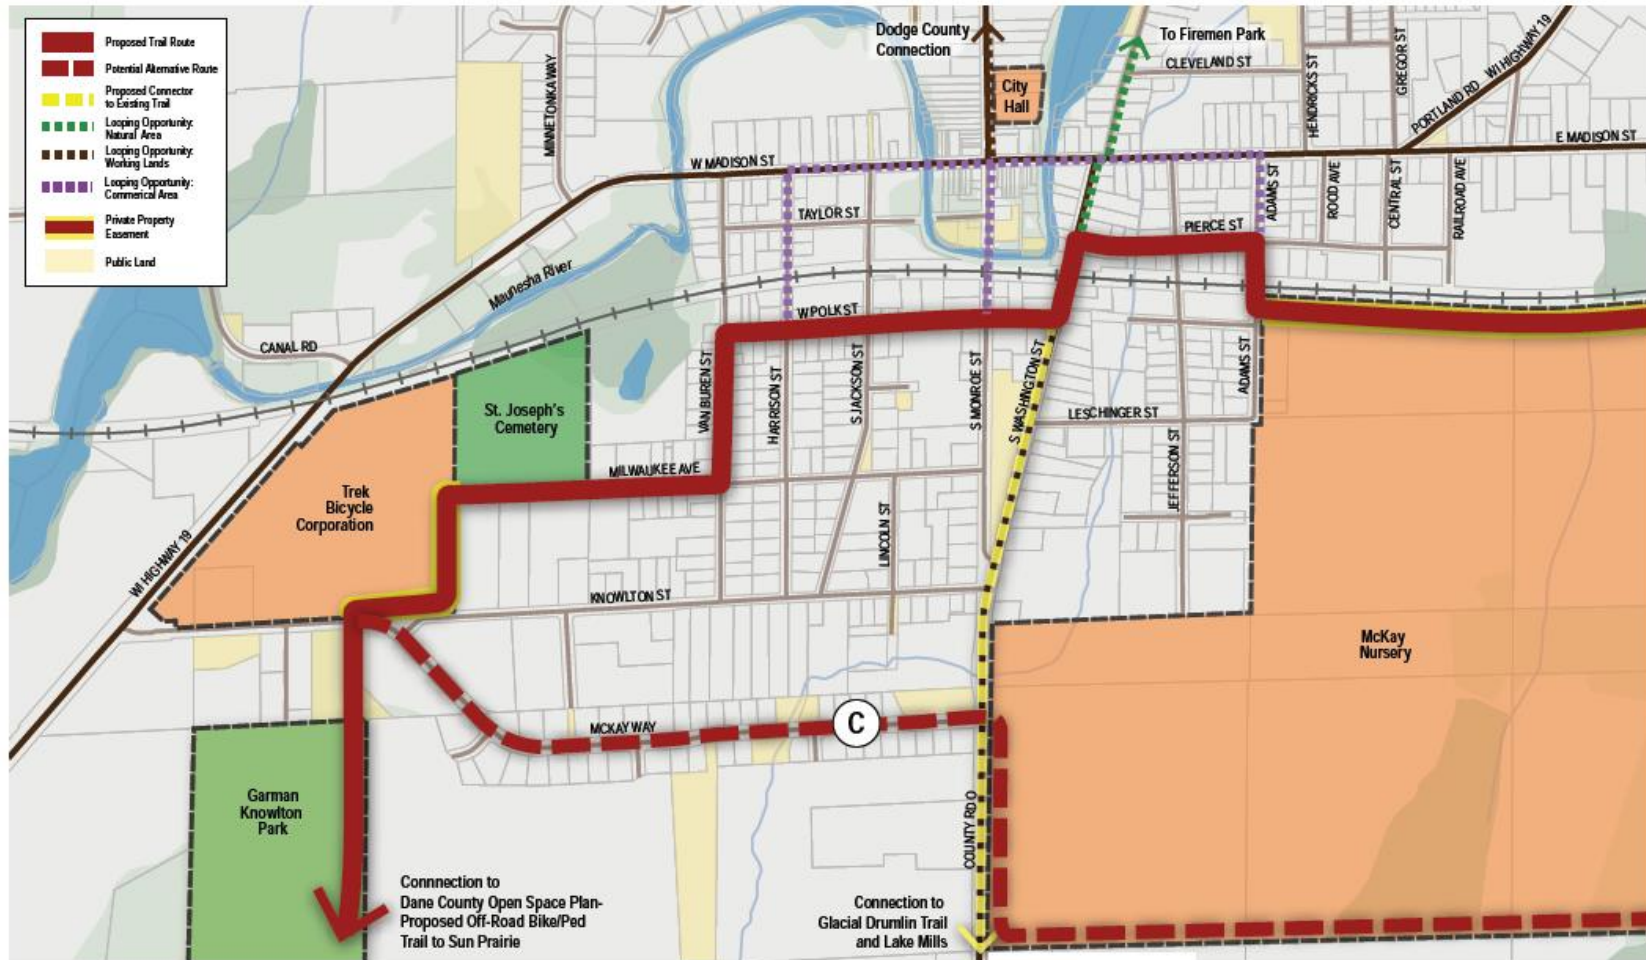

PREFERRED ROUTING PLAN: WATERLOO

WATERLOO TO WATERTOWN RECREATIONAL TRAIL PLAN: *Downtown Waterloo Routing 1.18.13*

PREFERRED ROUTING PLAN

WATERLOO TO WATERTOWN RECREATIONAL TRAIL PLAN: Waterloo Section Routing 2.7.13

Connection to Glacial Drumlin Trail and Lake Mills

WATERLOO TO WATERTOWN RECREATIONAL TRAIL PLAN
 Watertown Section Routing 1.18.13

Glacial River Trail
 Connection to Glacial Drumlin Trail
 0 0.5 mile 1 mile 2 miles N

PREFERRED ROUTING PLAN: WATERTOWN

WATERLOO TO WATERTOWN RECREATIONAL TRAIL PLAN
 Watertown Section Routing 1.18.13