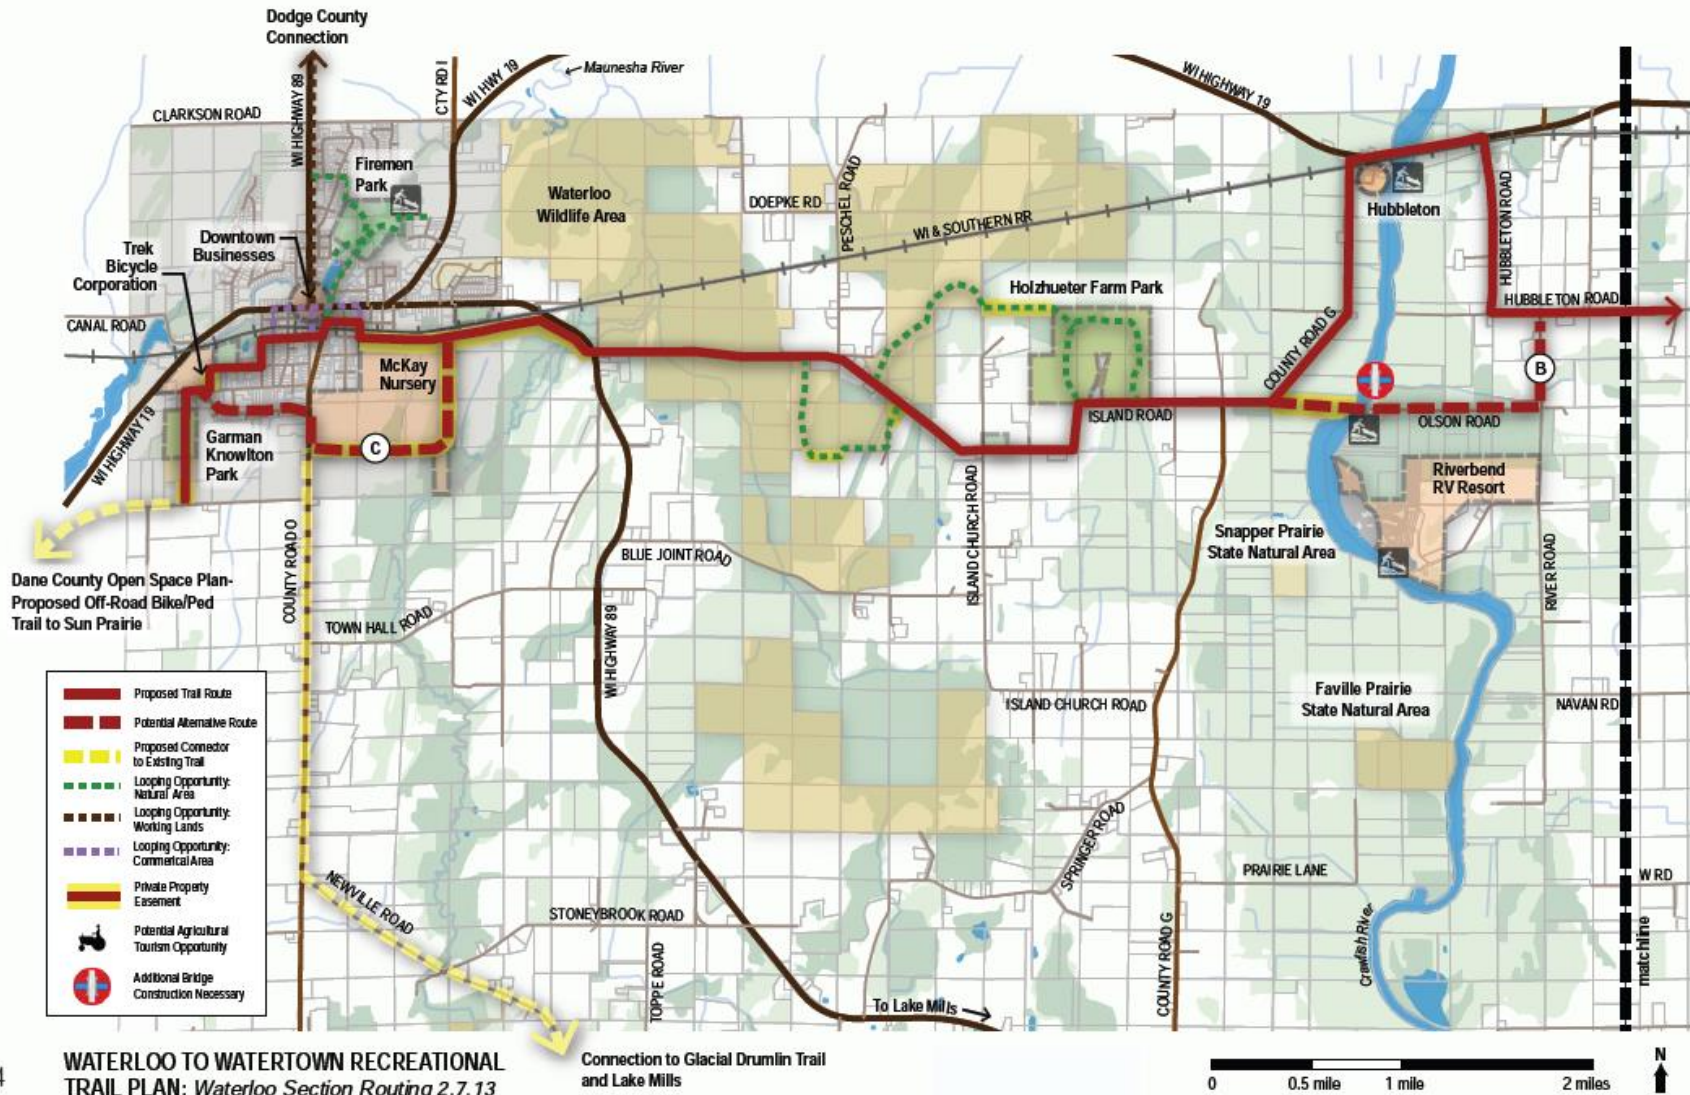

PREFERRED ROUTING PLAN: WATERLOO

WATERLOO TO WATERTOWN RECREATIONAL TRAIL PLAN: *Downtown Waterloo Routing 1.18.13*

PREFERRED ROUTING PLAN

WATERLOO TO WATERTOWN RECREATIONAL TRAIL PLAN: Waterloo Section Routing 2.7.13

Connection to Glacial Drumlin Trail and Lake Mills

WATERLOO TO WATERTOWN RECREATIONAL TRAIL PLAN
 Watertown Section Routing 1.18.13

Glacial River Trail
 Connection to Glacial Drumlin Trail
 0 0.5 mile 1 mile 2 miles N

PREFERRED ROUTING PLAN: WATERTOWN

WATERLOO TO WATERTOWN RECREATIONAL TRAIL PLAN
 Watertown Section Routing 1.18.13