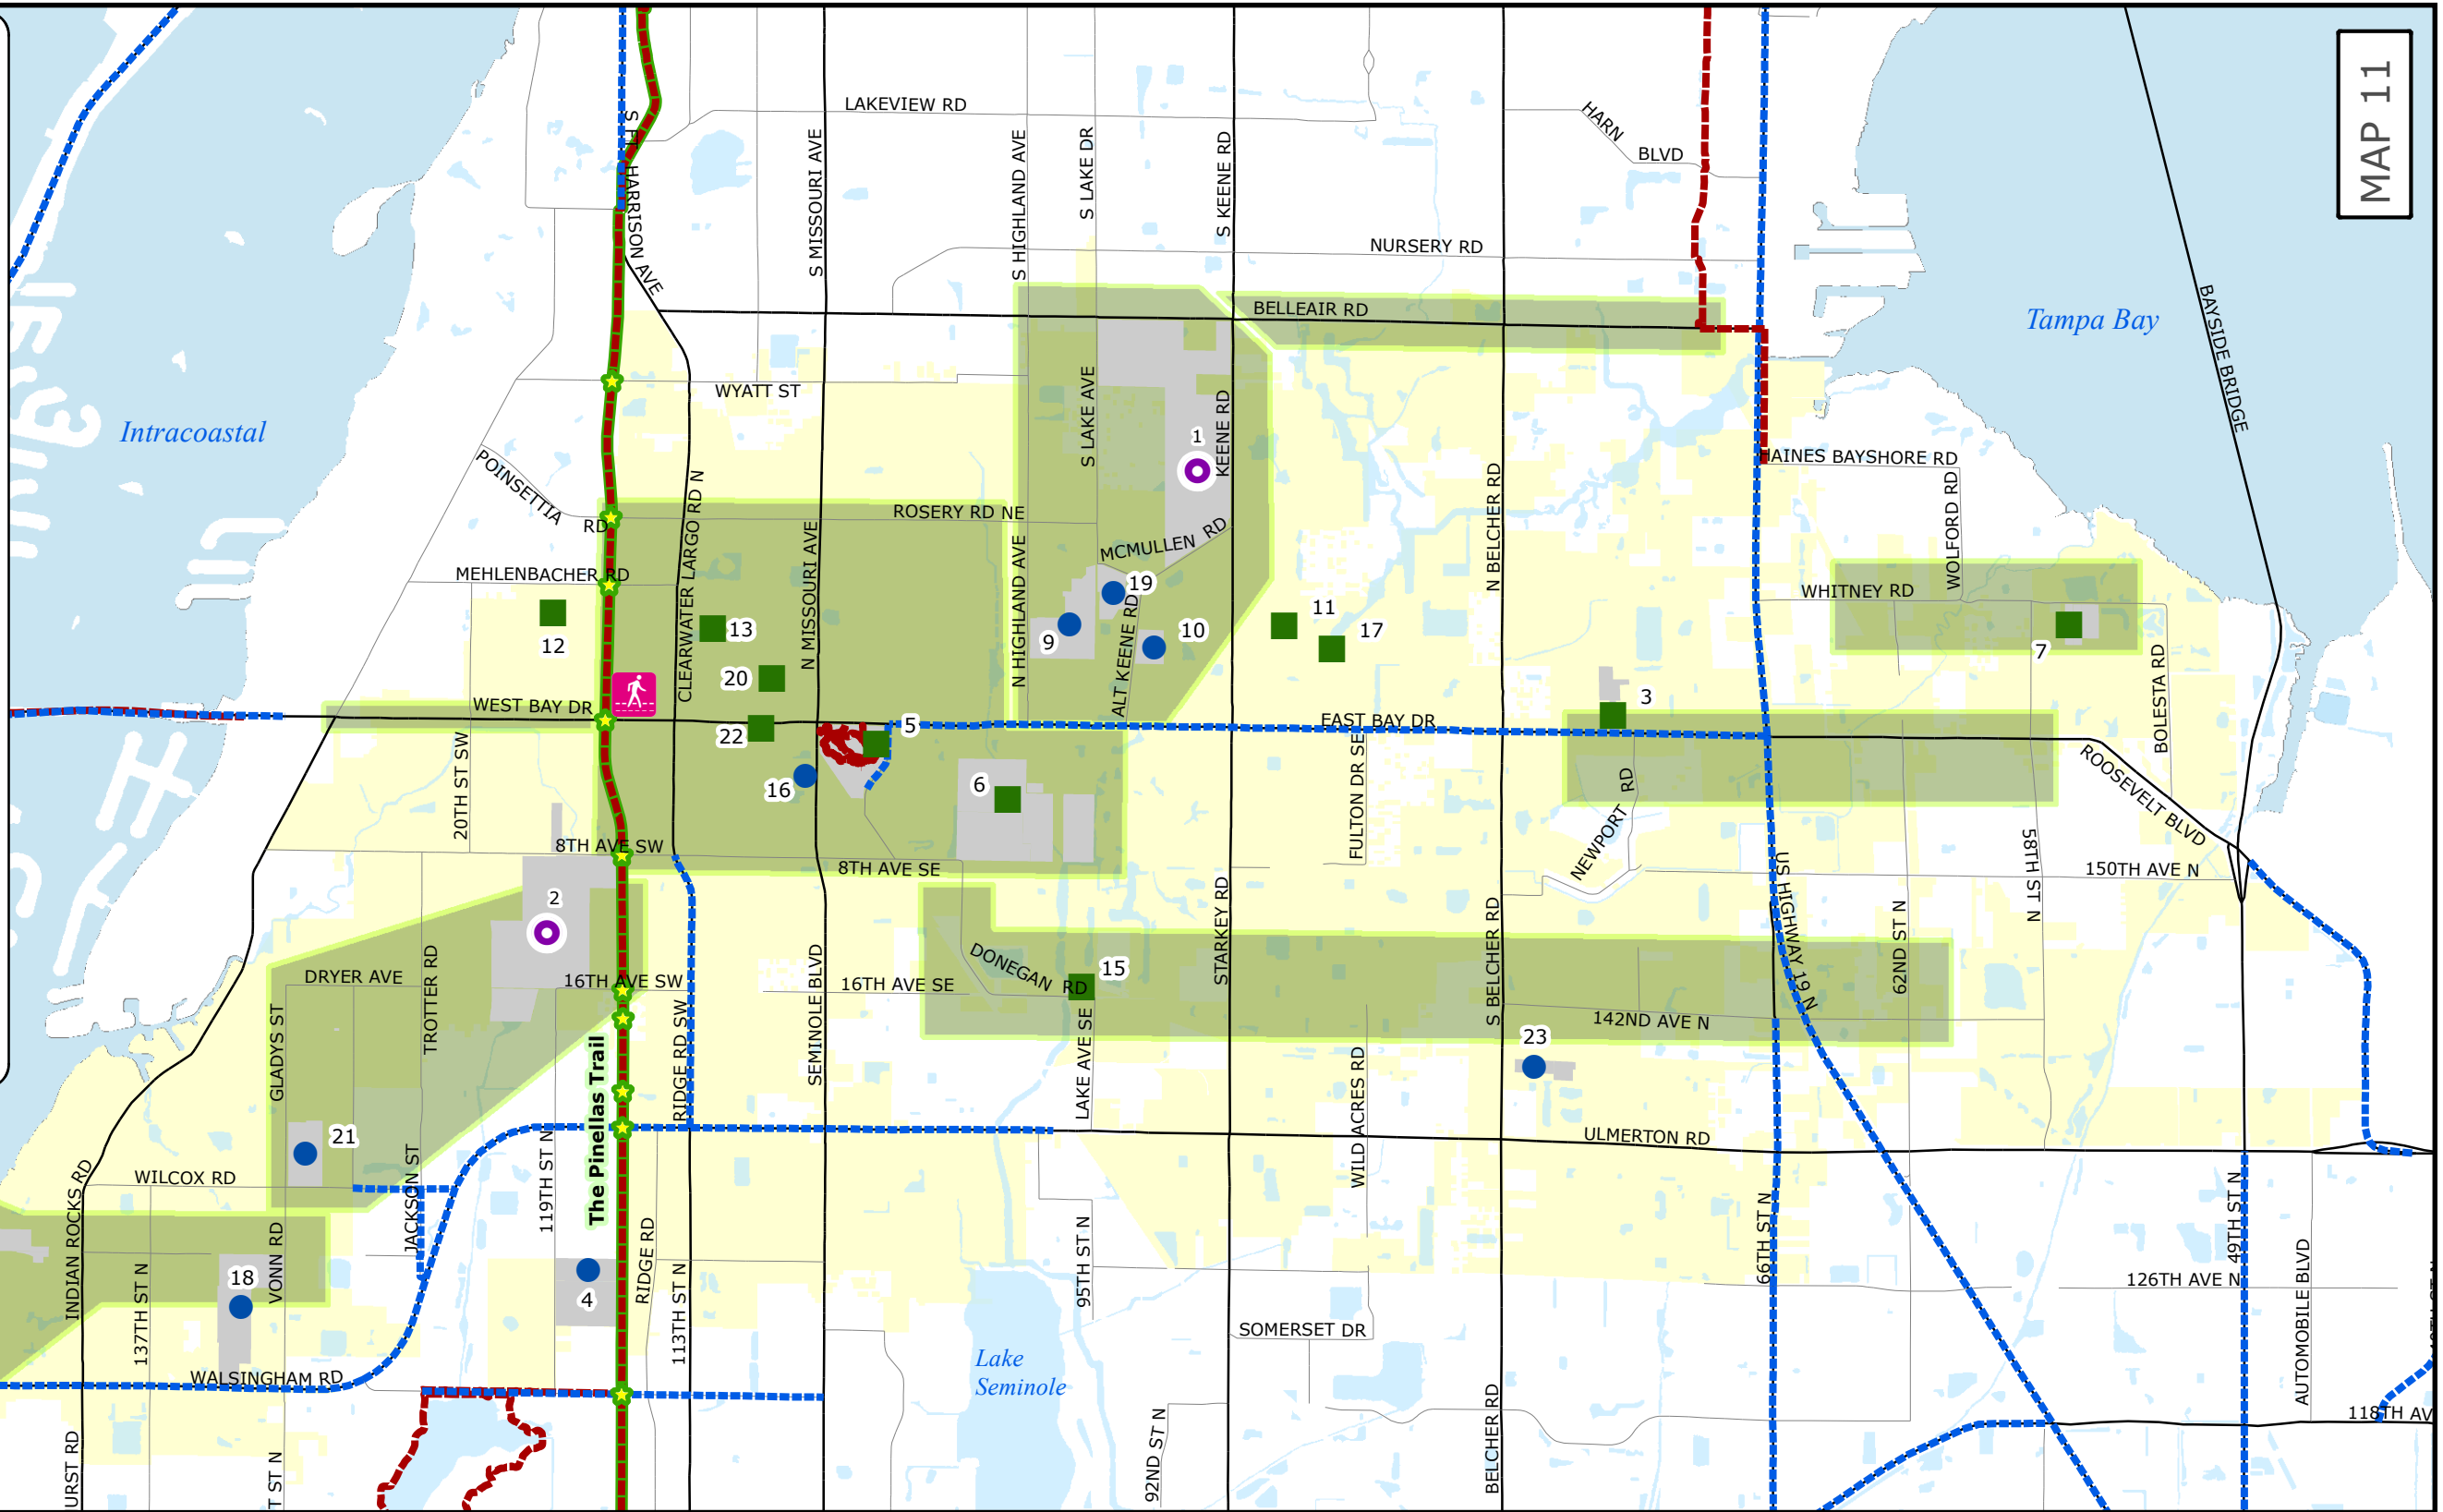

- Largo Parks**
- 15 Donegan Park
 - 14 George C. McGough Nature Park
 - 8 John R. Bonner Nature Park
 - 13 Lake Villa Park
 - 5 Largo Central Park
 - 6 Largo Central Park Nature Preserve
 - 7 Largo Datsko Park
 - 11 McMullen Park
 - 3 Northeast Paw Park
 - 12 Northwest Park
 - 17 Sunshine Park
 - 22 Ulmer Park
 - 20 Woodrow Avenue Park
- Recreation Complexes**
- 16 Bayhead Teen Complex
 - 23 Belcher Road Soccer Complex
 - 9 Highland Recreation Complex
 - 10 Largo Community Center
 - 18 Largo Municipal Golf Course
 - 19 Largo Sports Complex
 - 21 Southwest Recreation Complex
 - 4 Whitesell Softball Complex
- Pinellas County Parks**
- 1 Eagle Lake Park
 - 2 John S Taylor Park

Existing Urban Trails and Parks Network

Existing Trail Paths and Bicycle Lanes

- Existing Trail Path
- Existing Bicycle Lane
- The Pinellas Trail
- Existing Pinellas Trail Connections

- Map Legend**
- Largo Urban Trail Corridor
 - Park and Recreation Locations
 - Largo City Limits
 - West Bay Drive Trailhead