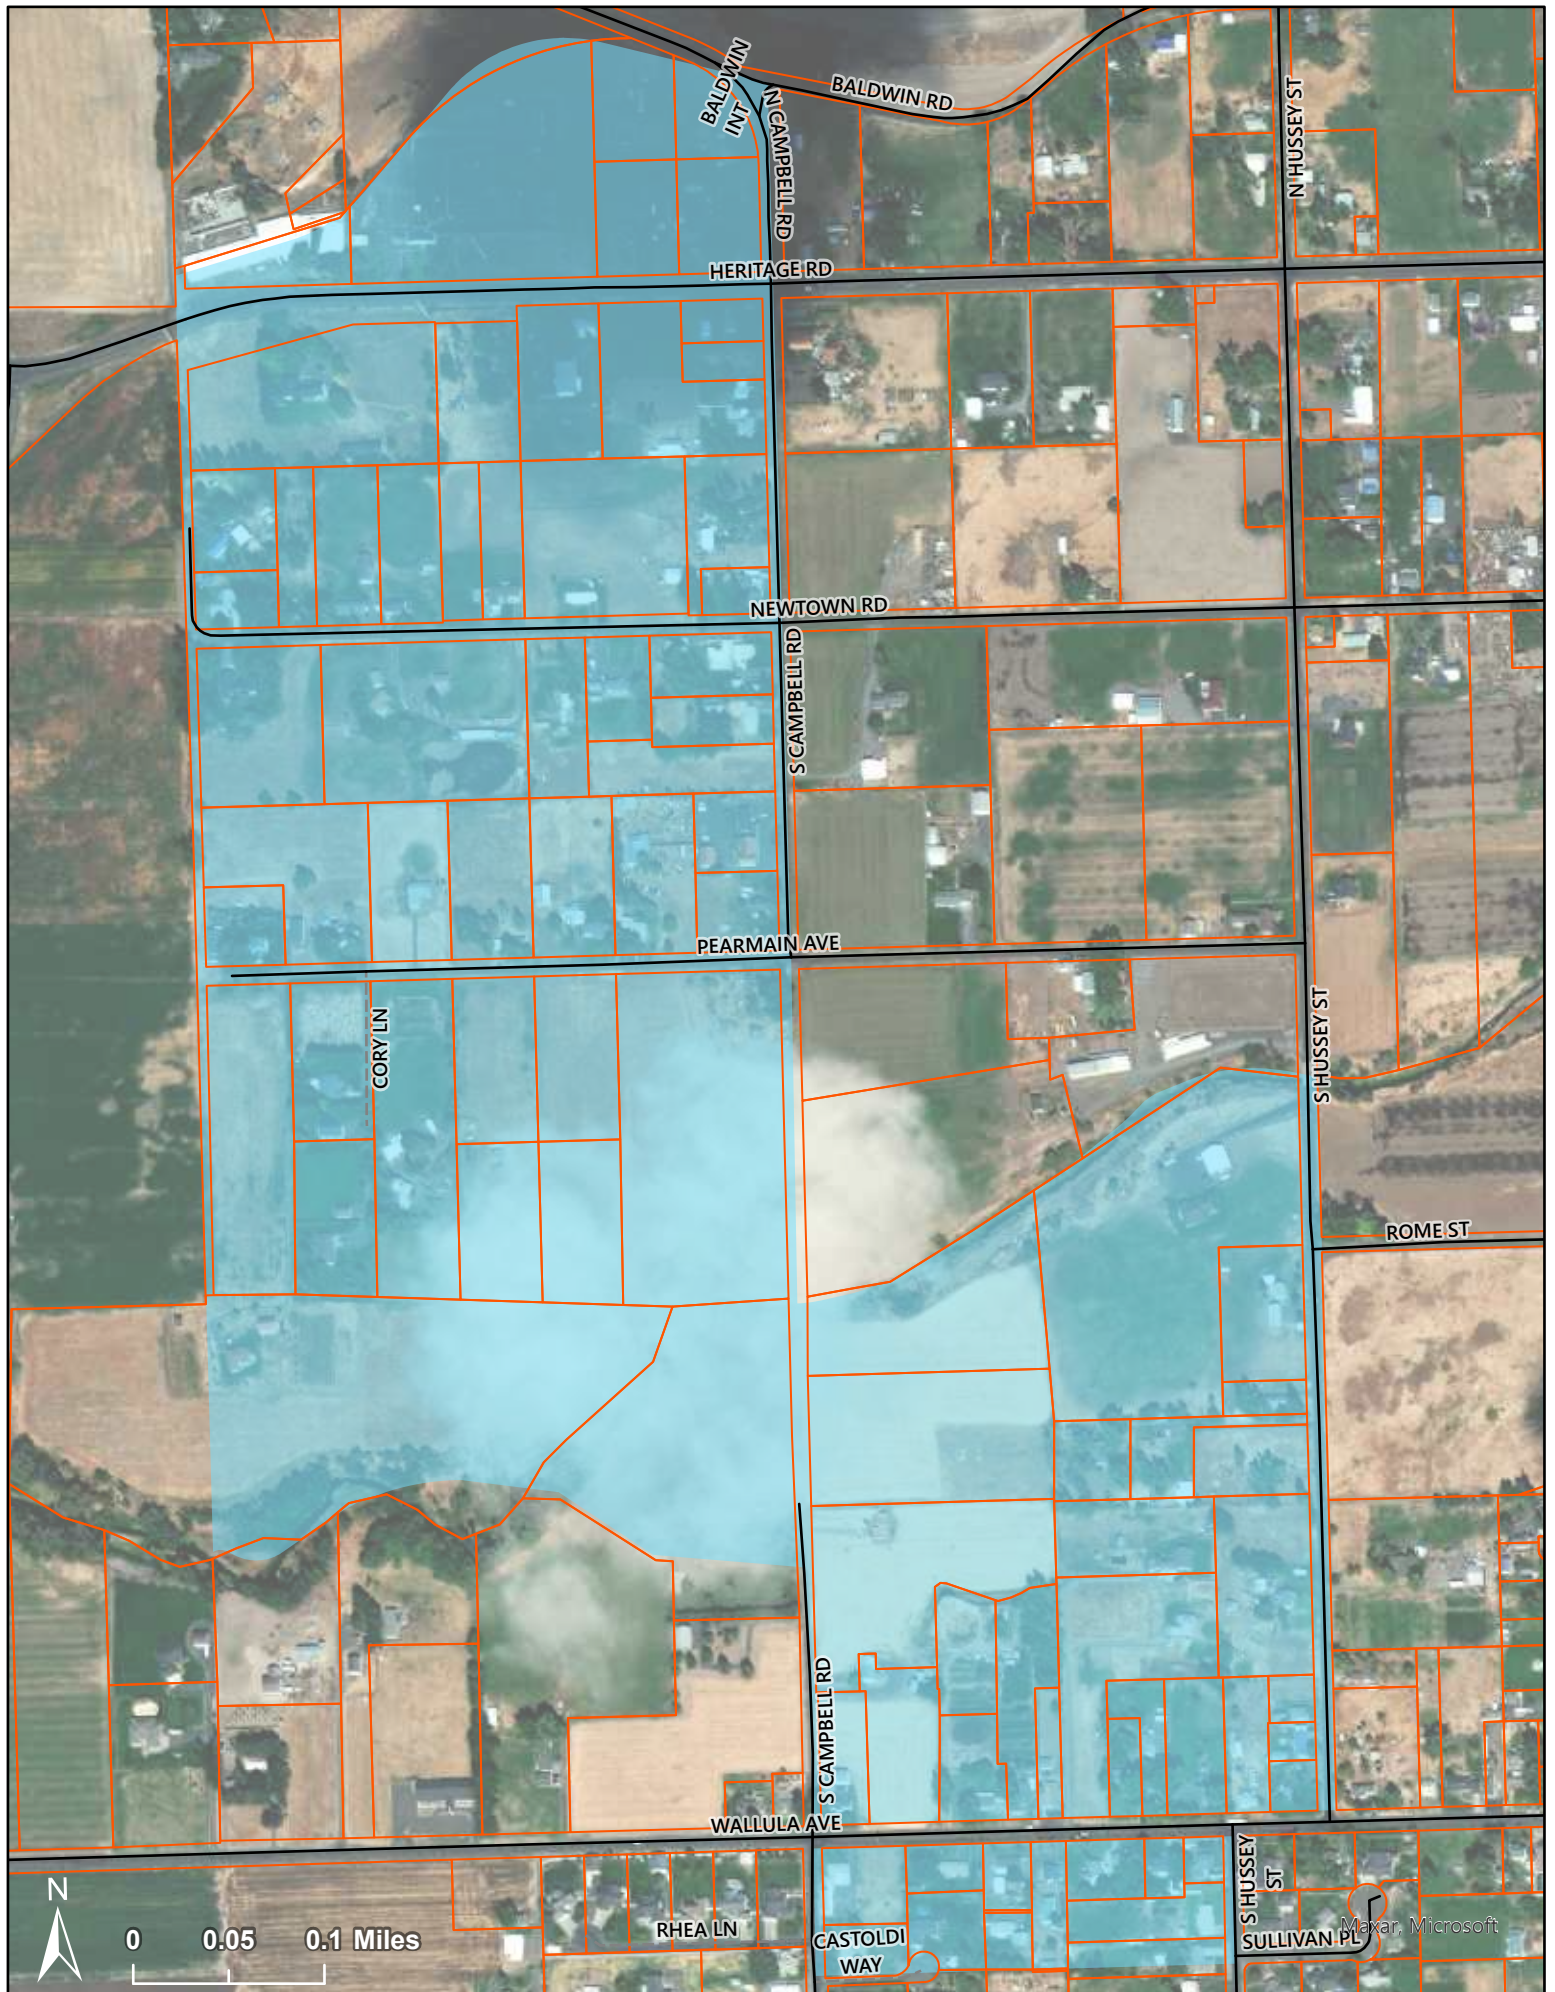

Blalock Orchards Irrigation District No. 12

- Tax Parcels
- Blalock Orchards Irrigation District No. 12

Disclaimer: Please be advised that the data contained in Walla Walla County's Geographic Information System (GIS) is subject to constant change and that Walla Walla County, its agents, consultants, contractors, or employees collectively referred to as "the County" do not guarantee that the information presented is accurate or complete. All data contained in the County's GIS is provided by the County AS IS without warranty of any kind, implied or express, as to the information being accurate or complete. With knowledge of the foregoing, by proceeding to use the County's GIS, each user agrees to waive, release and indemnify Walla Walla County, its agents, consultants, contractors or employees from any and all claims, actions, or causes of action for damages or injury to persons or property arising from the use or inability to use Walla Walla County's GIS data. Walla Walla County will not be responsible for any data distributed by others. The release of data to the requestor does not authorize the party to redistribute or resell or act as an agent for any data received from the County.