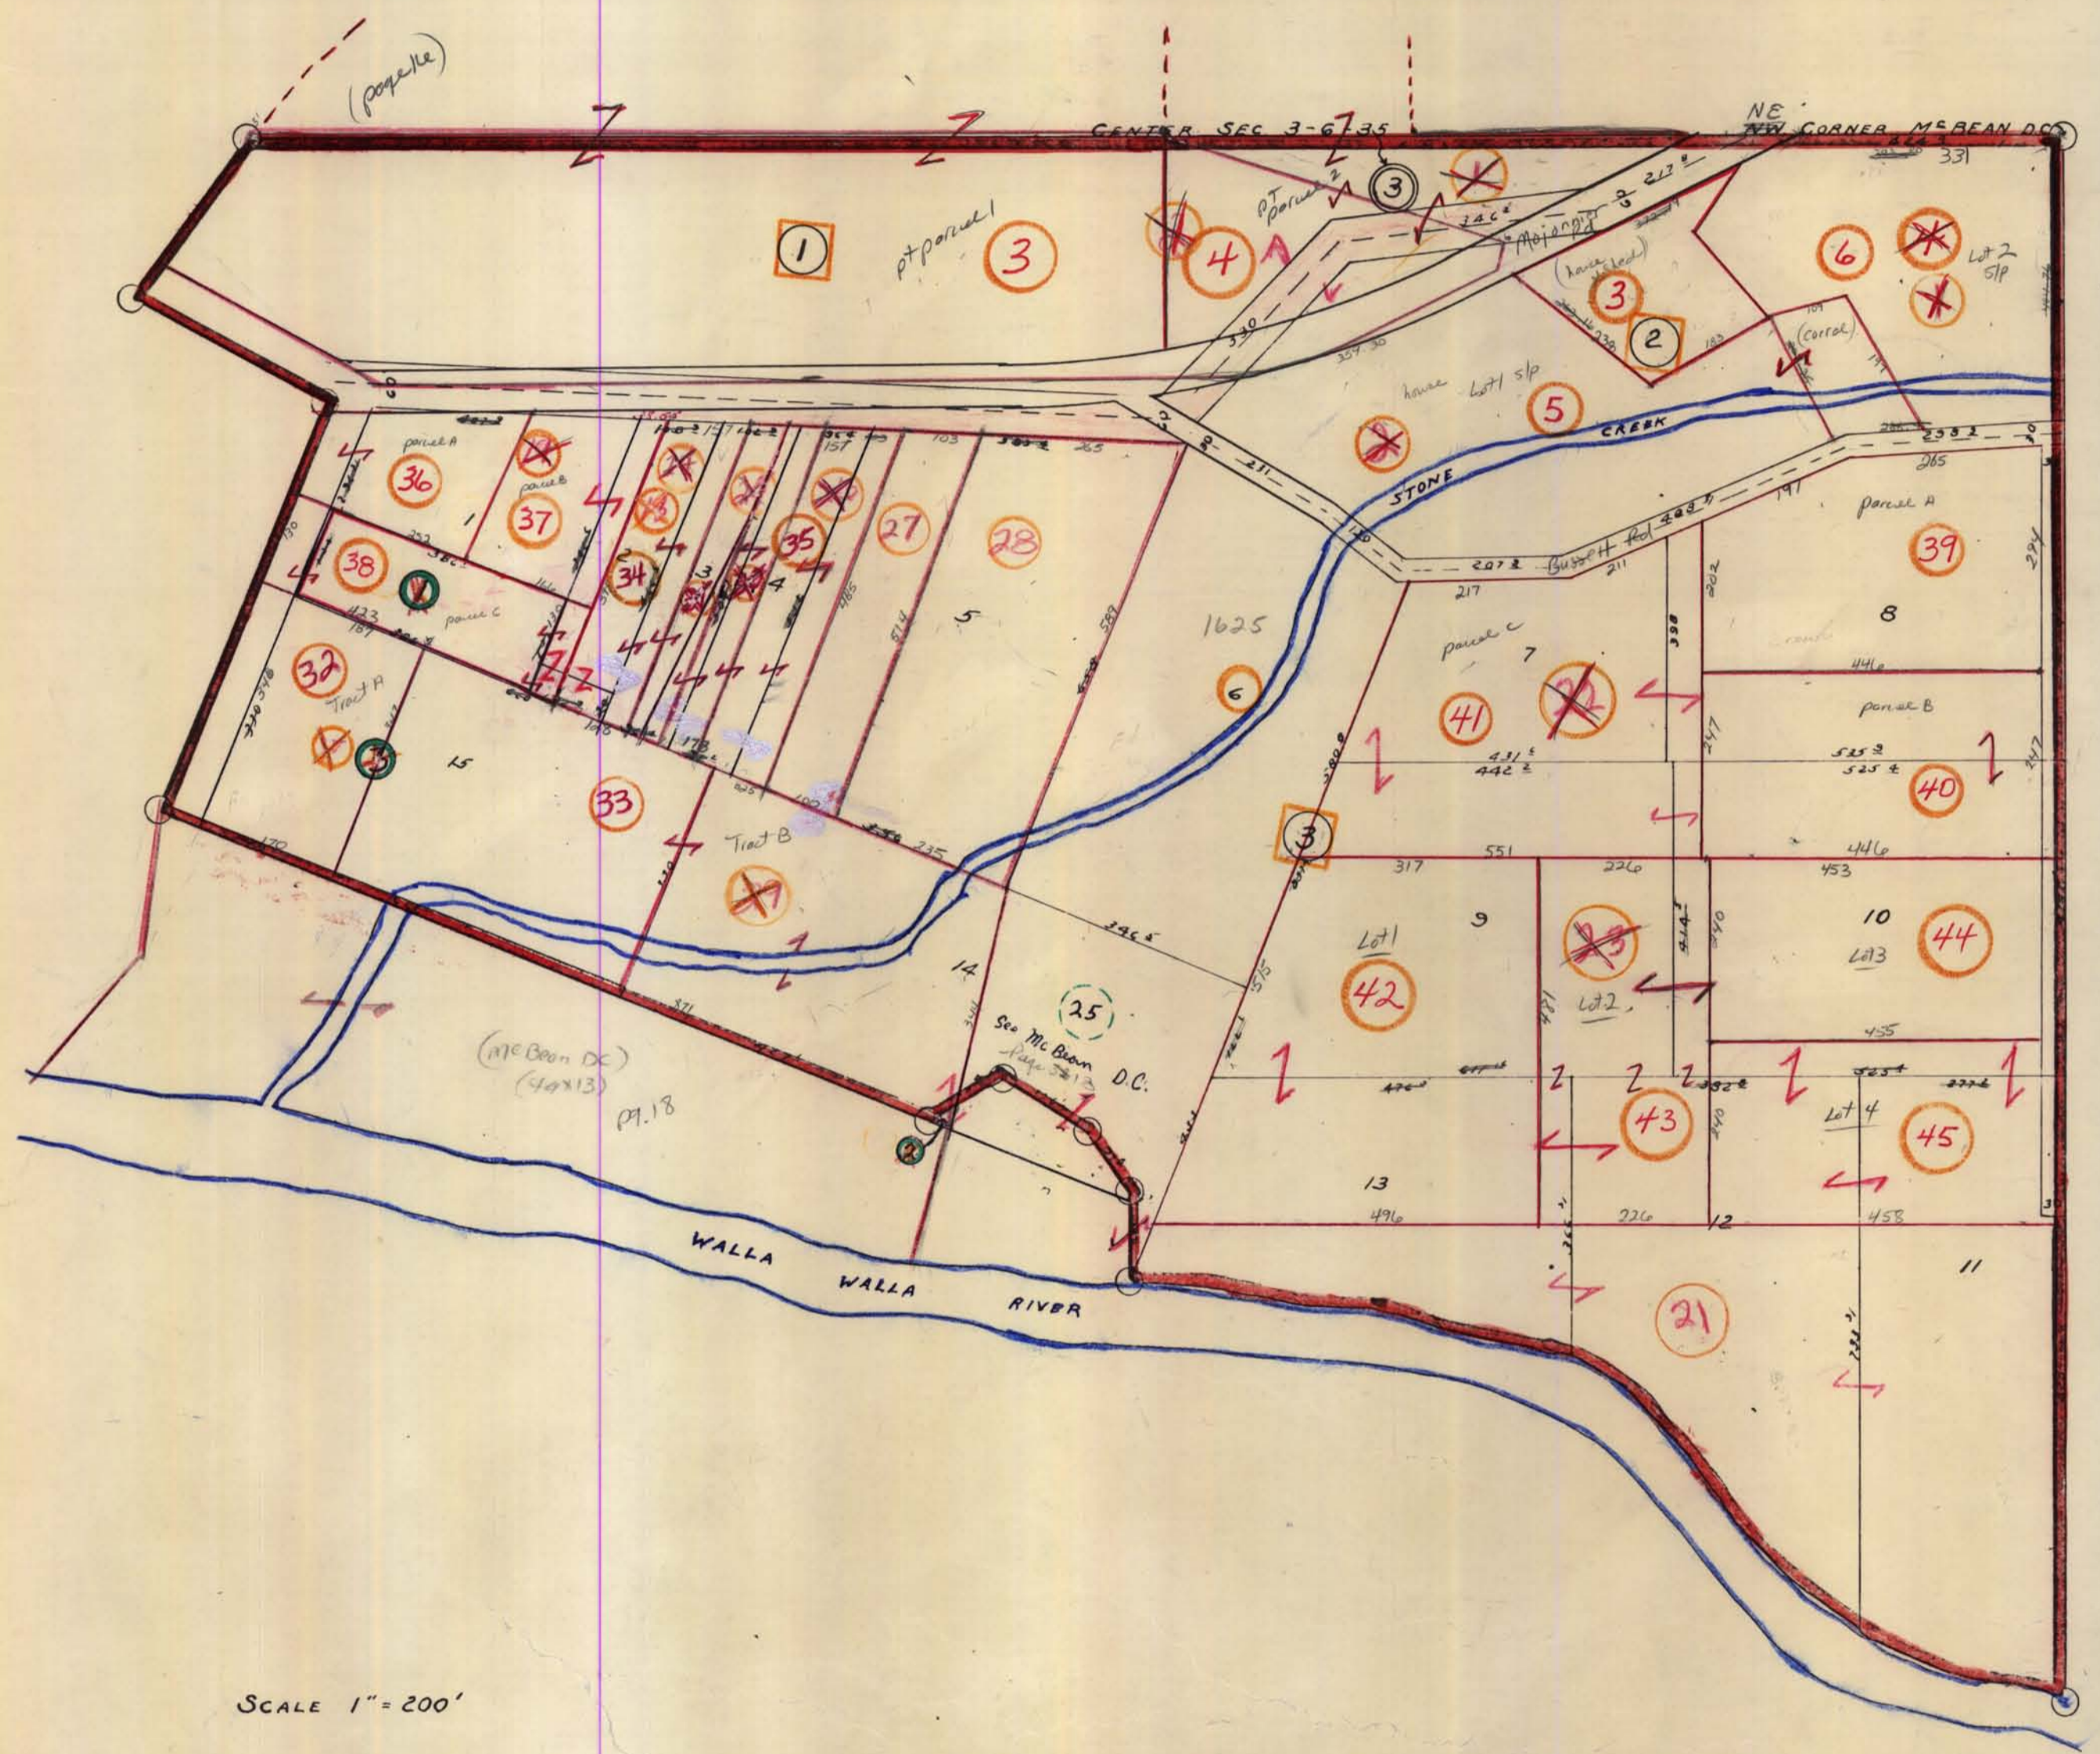

35 06 03

13-6-95

RIVERSIDE GARDEN TRACTS 52

SCALE 1" = 200'