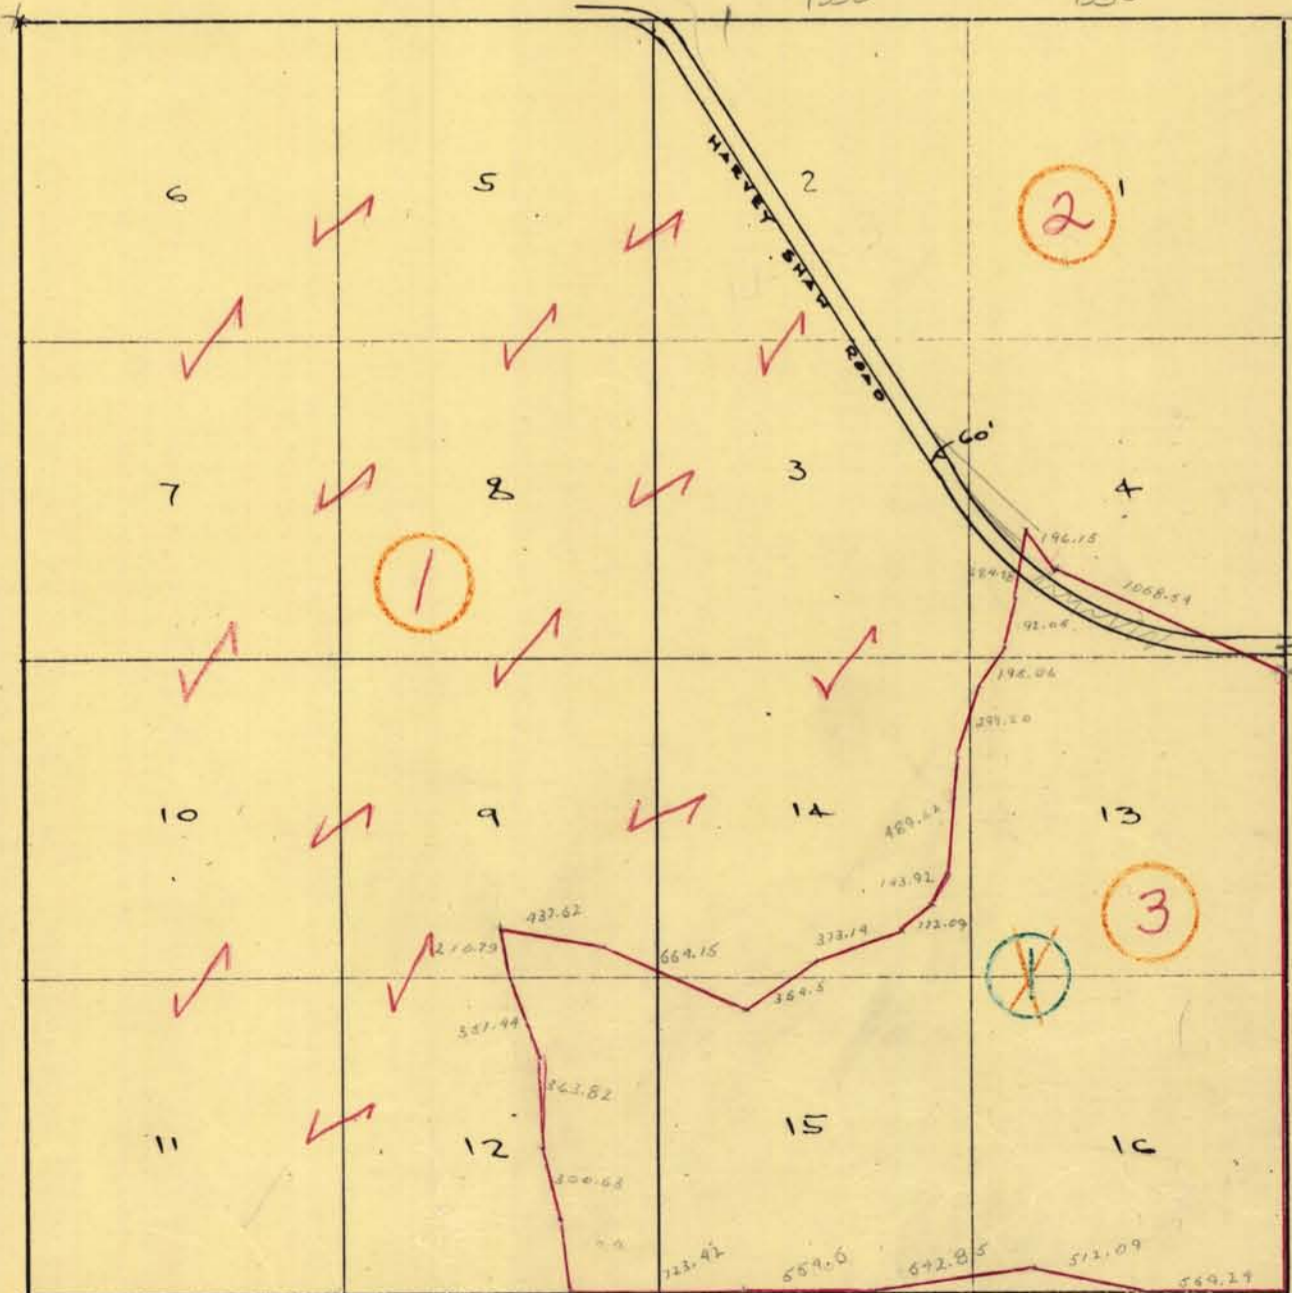

SEC. 1 TWP. 7 RANGE 35

SEC. 2 TWP. 7 RANGE 35

SCALE 800 FT = 1 INCH